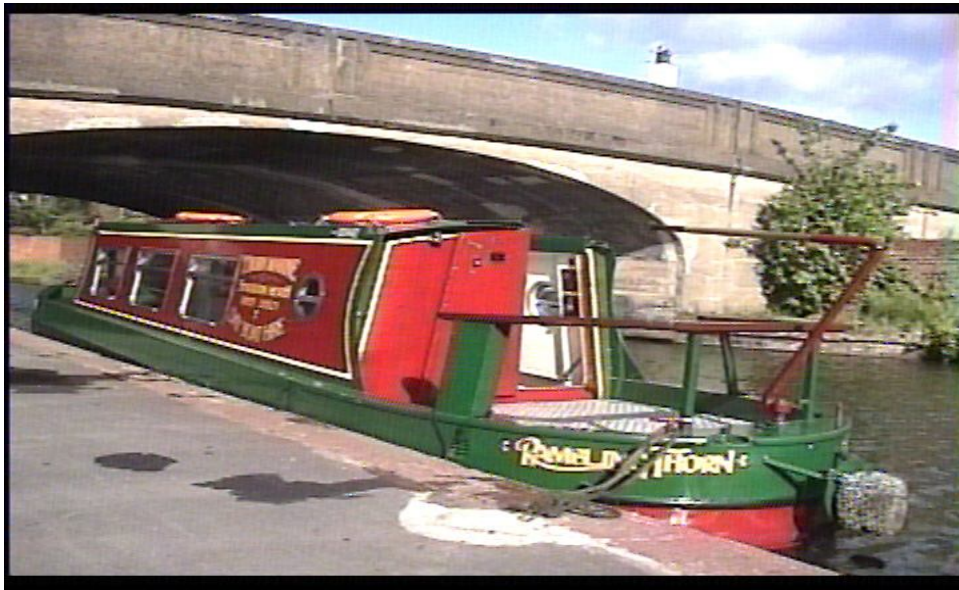

What are you doing tomorrow?

Why not spend the day cruising the Bridgewater canal aboard one of our luxury self drive day boats. The boats are fully fitted with Galley, 2 Burner Cooker with Grill and Oven, Fridge, Stainless Steel Sink, Spacious seating area with table, and is fully equipped for 12 people. Do not fear it has a proper flush toilet.